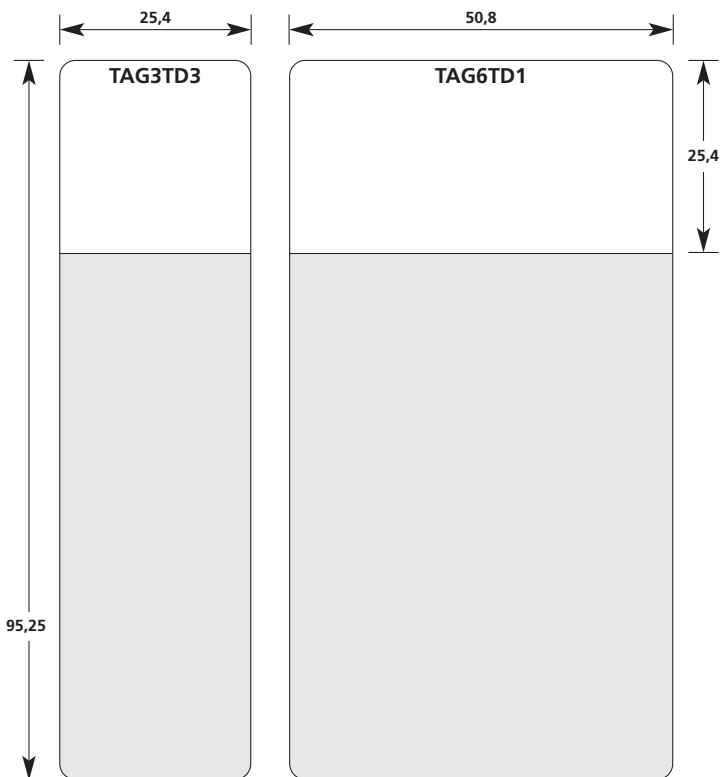

# 5.8 Overview of sizes for self-laminating labels for thermal transfer printers

## Type 1209 / 320

 The grey areas mark the size of the protective foil  
All labels start in the bottom left corner.

Special sizes on request.  
Subject to engineering change.

A4: all dimensions in mm, scale 1:1  
A5: all dimensions in mm, scale 1:1,42

Type 1209 / 320

 The grey areas mark the size of the protective foil  
All labels start in the bottom left corner.

Special sizes on request.  
Subject to engineering change.

A4: all dimensions in mm, scale 1:1  
A5: all dimensions in mm, scale 1:1,42