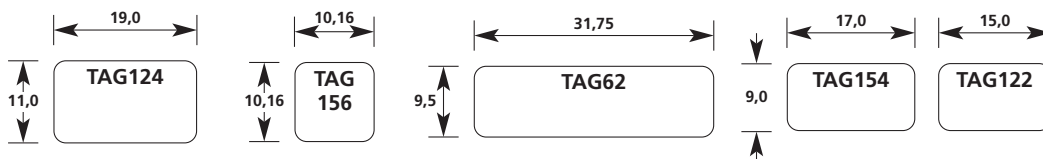

5.8 Overview of sizes for self-laminating labels Helatag® for laser printers

Type 1101 / Polyester / White

Special sizes on request. Subject to engineering change.

A4: all dimensions in mm, scale 1:1
A5: all dimensions in mm, scale 1:1,42