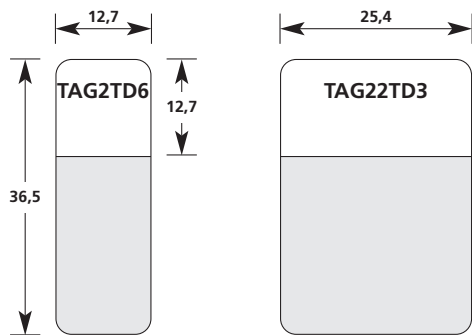

5.8 Overview of sizes for self-laminating labels for thermal transfer printers

Type 1209 / 320

The grey areas mark the size of the protective foil

Special sizes on request.
Subject to engineering change.

A4: all dimensions in mm, scale 1:1
A5: all dimensions in mm, scale 1:1,42