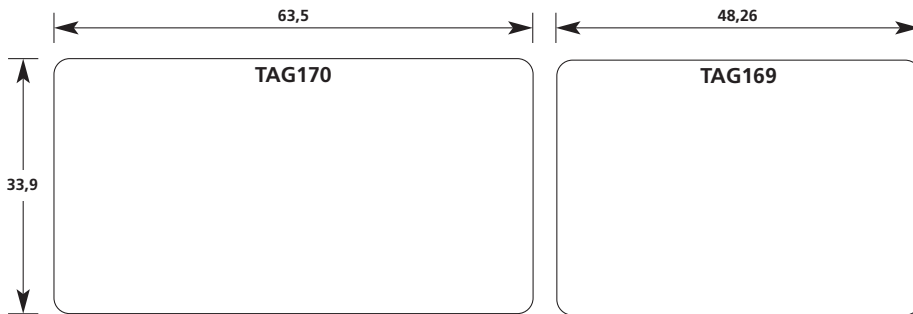

# 5.8 Overview of sizes for self-laminating labels Helatag® for laser printers

## Type 1101 / Polyester / White

Special sizes on request. Subject to engineering change.

A4: all dimensions in mm, scale 1:1  
A5: all dimensions in mm, scale 1:1,42

**Type 1103 / Polyester / Silver**

Typ 1101, 1102 und 1103 are also available in sizes 210,0 x 197,0 mm

Special sizes on request. Subject to engineering change.

A4: all dimensions in mm, scale 1:1  
A5: all dimensions in mm, scale 1:1,42