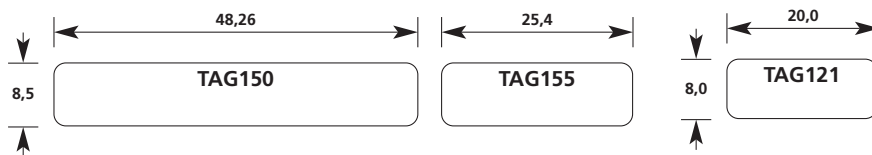

5.8 Overview of sizes for self-laminating labels Helatag® for laser printers

Type 1101 / Polyester / White

Special sizes on request. Subject to engineering change.

A4: all dimensions in mm, scale 1:1
A5: all dimensions in mm, scale 1:1,42