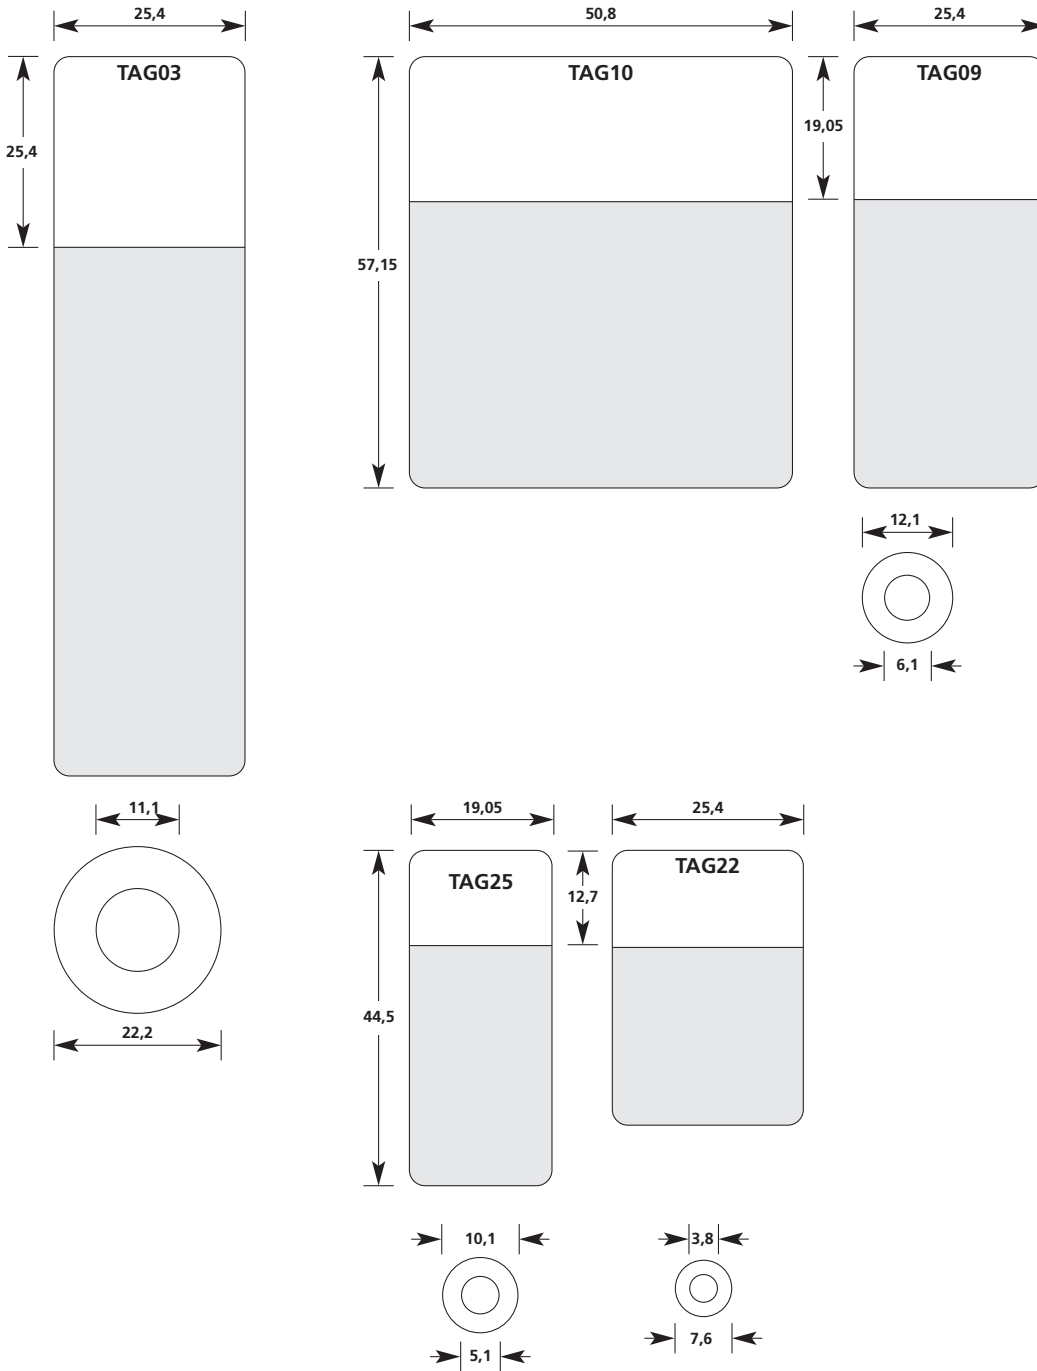

Type 1301 / Vinyl / White

 The grey areas mark the size of the protective foil  
All labels start in the bottom left corner.

Special sizes on request.  
Subject to engineering change.

A4: all dimensions in mm, scale 1:1  
A5: all dimensions in mm, scale 1:1,42

## Type 1301 / Vinyl / White

 The grey areas mark the size of the protective foil  
All labels start in the bottom left corner.

Special sizes on request.  
Subject to engineering change.

A4: all dimensions in mm, scale 1:1  
A5: all dimensions in mm, scale 1:1,42

# 5.8 Overview of sizes for self-laminating labels for thermal transfer printers