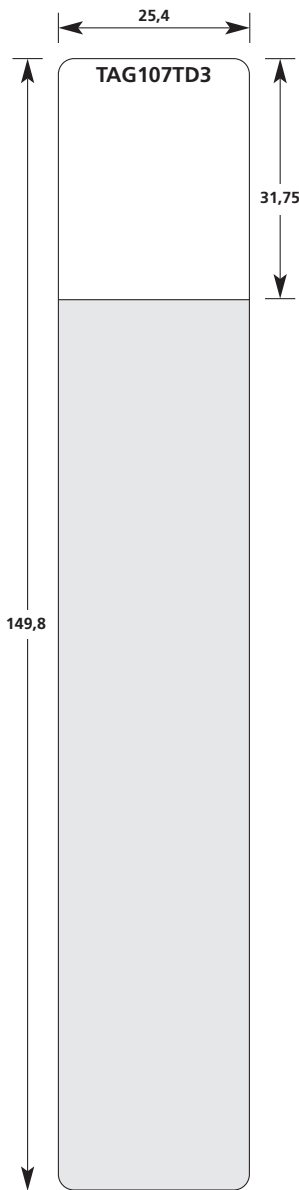

Type 1209 / 320

The grey areas mark the size of the protective foil
All labels start in the bottom left corner.

Special sizes on request.
Subject to engineering change.

A4: all dimensions in mm, scale 1:1
A5: all dimensions in mm, scale 1:1,42