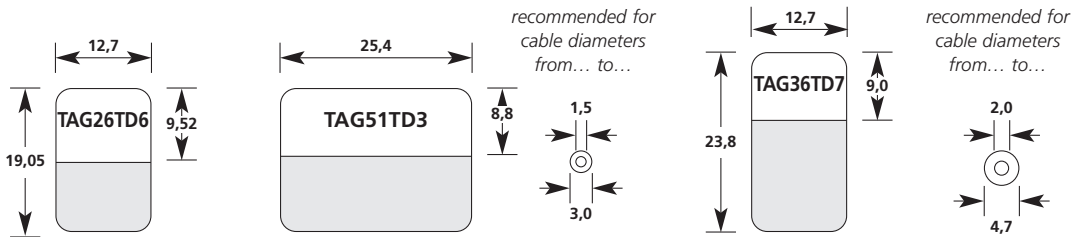

5.8 Overview of sizes for self-laminating labels for thermal transfer printers

Type 1209 / 320

The grey areas mark the size of the protective foil

Special sizes on request.
Subject to engineering change.

A4: all dimensions in mm, scale 1:1
A5: all dimensions in mm, scale 1:1,42