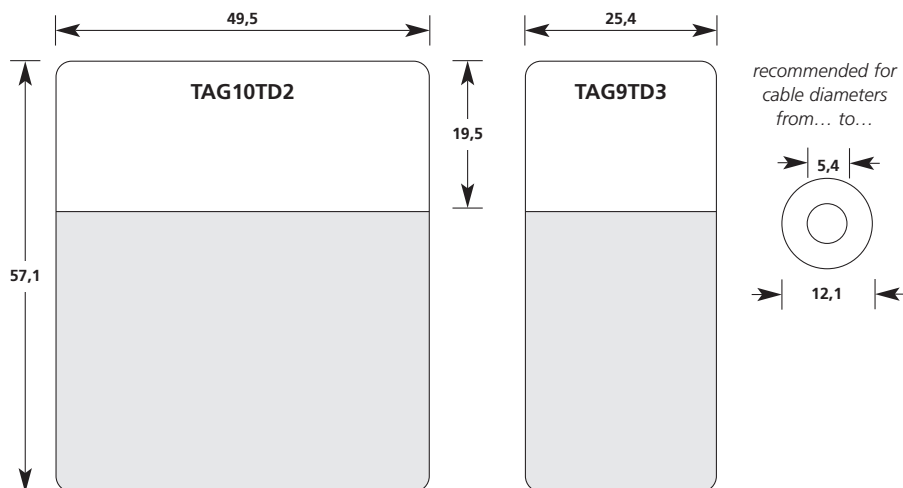

Type 1209 / 320

The grey areas mark the size of the protective foil

Special sizes on request.
Subject to engineering change.

A4: all dimensions in mm, scale 1:1
A5: all dimensions in mm, scale 1:1,42