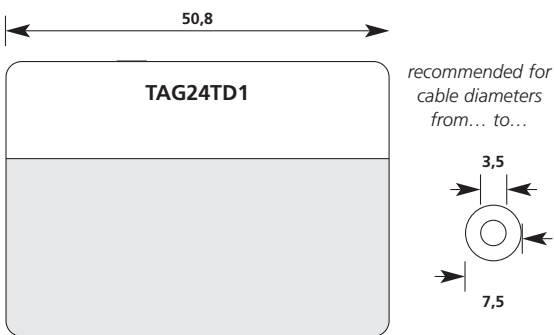

5.8 Overview of sizes for self-laminating labels for thermal transfer printers

Type 1209 / 320

The grey areas mark the size of the protective foil

Special sizes on request.
Subject to engineering change.

A4: all dimensions in mm, scale 1:1
A5: all dimensions in mm, scale 1:1,42