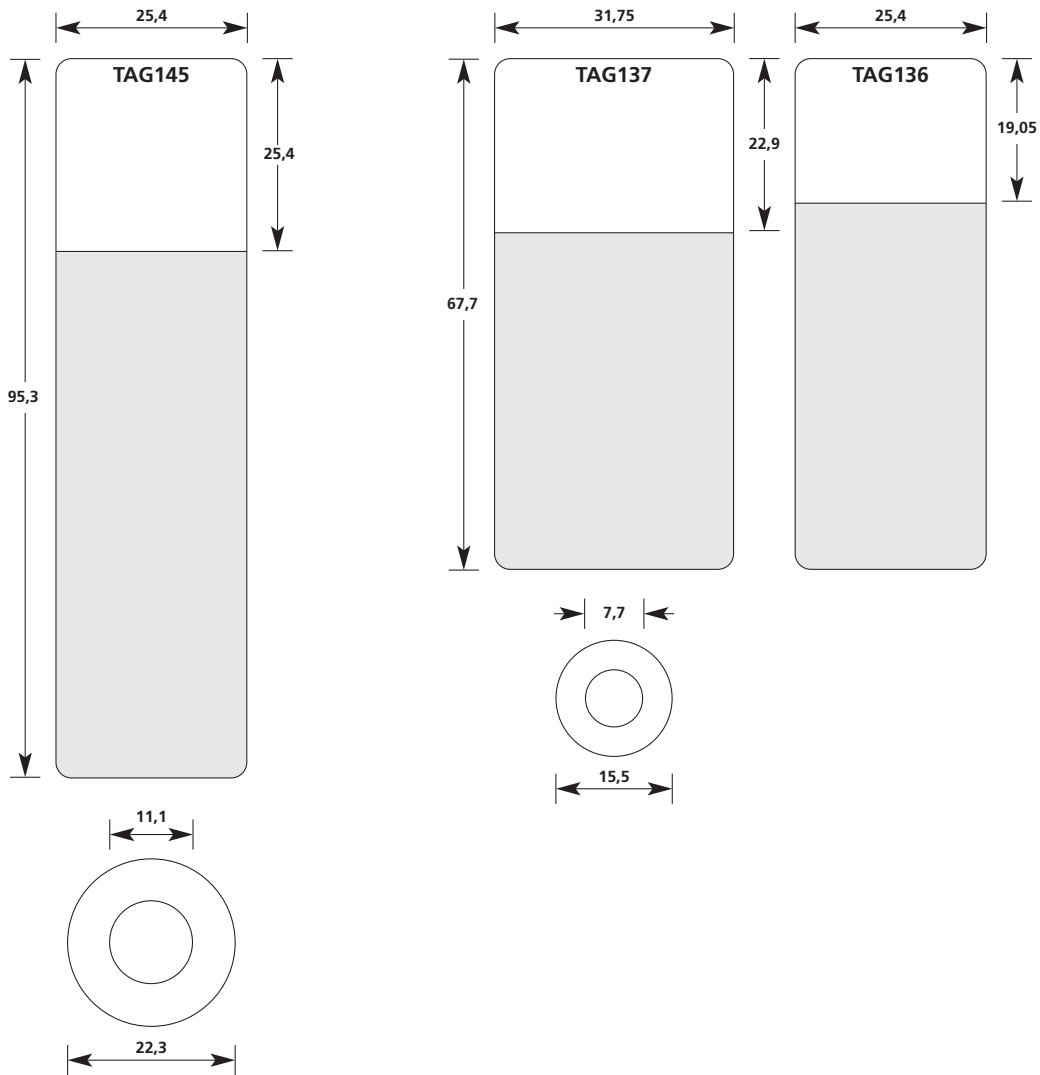

Type 1104 / Polyester/ Transparent with white write on area

The grey areas mark the size of the protective foil
All labels start in the bottom left corner.

Special sizes on request.
Subject to engineering change.

A4: all dimensions in mm, scale 1:1
A5: all dimensions in mm, scale 1:1,42