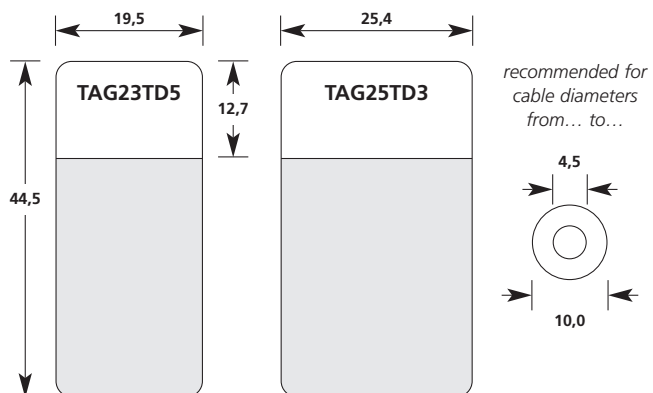

Special sizes on request. Subject to engineering change.

A4: all dimensions in mm, scale 1:1  
A5: all dimensions in mm, scale 1:1,42

# 5.8 Overview of sizes for self-laminating labels for thermal transfer printers

## Type 1209 / 320

 The grey areas mark the size of the protective foil

Special sizes on request.  
Subject to engineering change.

A4: all dimensions in mm, scale 1:1  
A5: all dimensions in mm, scale 1:1,42

Type 1209 / 320

 The grey areas mark the size of the protective foil

Special sizes on request.  
Subject to engineering change.

A4: all dimensions in mm, scale 1:1  
A5: all dimensions in mm, scale 1:1,42