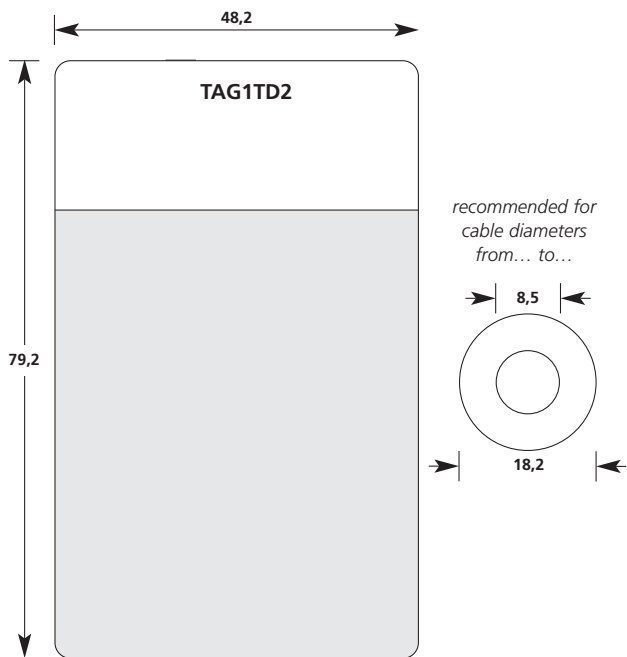

Type 1209 / 320

The grey areas mark the size of the protective foil

Special sizes on request.
Subject to engineering change.

A4: all dimensions in mm, scale 1:1
A5: all dimensions in mm, scale 1:1,42