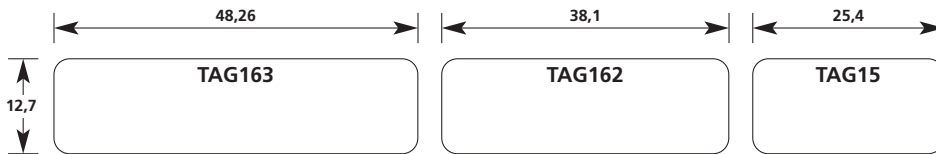

5.8 Overview of sizes for self-laminating labels Helatag® for laser printers

Type 1101 / Polyester / White

Special sizes on request. Subject to engineering change.

A4: all dimensions in mm, scale 1:1
A5: all dimensions in mm, scale 1:1,42