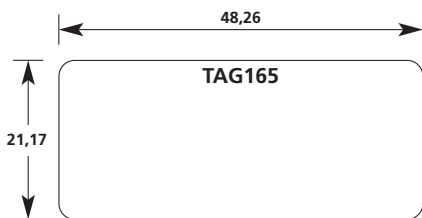

# 5.8 Overview of sizes for self-laminating labels Helatag® for laser printers

## Type 1101 / Polyester / White

Special sizes on request. Subject to engineering change.

A4: all dimensions in mm, scale 1:1  
A5: all dimensions in mm, scale 1:1,42

**Type 1103 / Polyester / Silver**

Typ 1101, 1102 und 1103 are also available in sizes 210,0 x 197,0 mm

Special sizes on request. Subject to engineering change.

A4: all dimensions in mm, scale 1:1  
A5: all dimensions in mm, scale 1:1,42