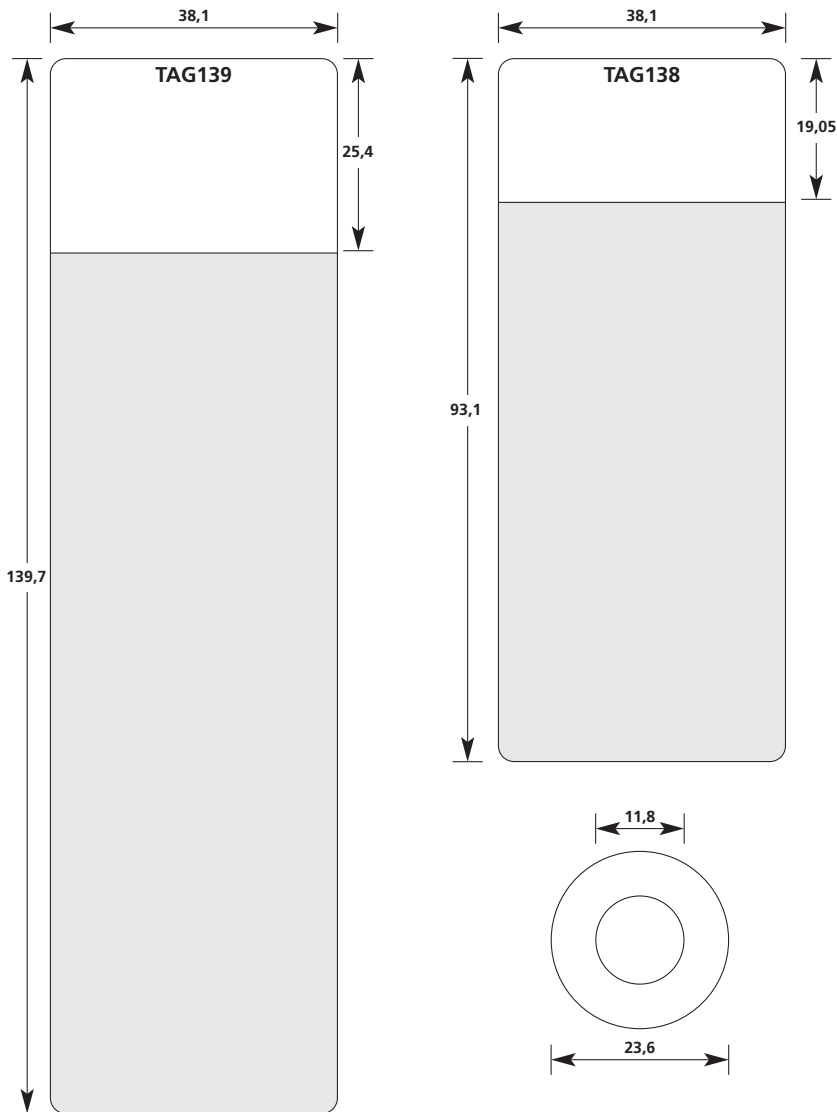

A4: all dimensions in mm, scale 1:1  
A5: all dimensions in mm, scale 1:1,42

## Typ 1104 / Polyester/ Transparent with white write on area

 The grey areas mark the size of the protective foil  
All labels start in the bottom left corner.

Special sizes on request.  
Subject to engineering change.

A4: all dimensions in mm, scale 1:1  
A5: all dimensions in mm, scale 1:1,42

**Typ 1105 / Polyester/ Transparent with white write on area**

**Typ 1102 / Polyester / Yellow**

 The grey areas mark the size of the protective foil  
All labels start in the bottom left corner.

Special sizes on request.  
Subject to engineering change.

A4: all dimensions in mm, scale 1:1  
A5: all dimensions in mm, scale 1:1,42