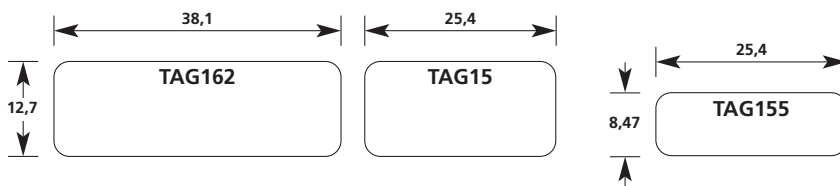

# 5.8 Overview of sizes for self-laminating labels Helatag® for laser printers

## Type 1101 / Polyester / White

Special sizes on request. Subject to engineering change.

A4: all dimensions in mm, scale 1:1  
A5: all dimensions in mm, scale 1:1,42

**Type 1103 / Polyester / Silver**

Typ 1101, 1102 und 1103 are also available in sizes 210,0 x 197,0 mm

Special sizes on request. Subject to engineering change.

A4: all dimensions in mm, scale 1:1  
A5: all dimensions in mm, scale 1:1,42