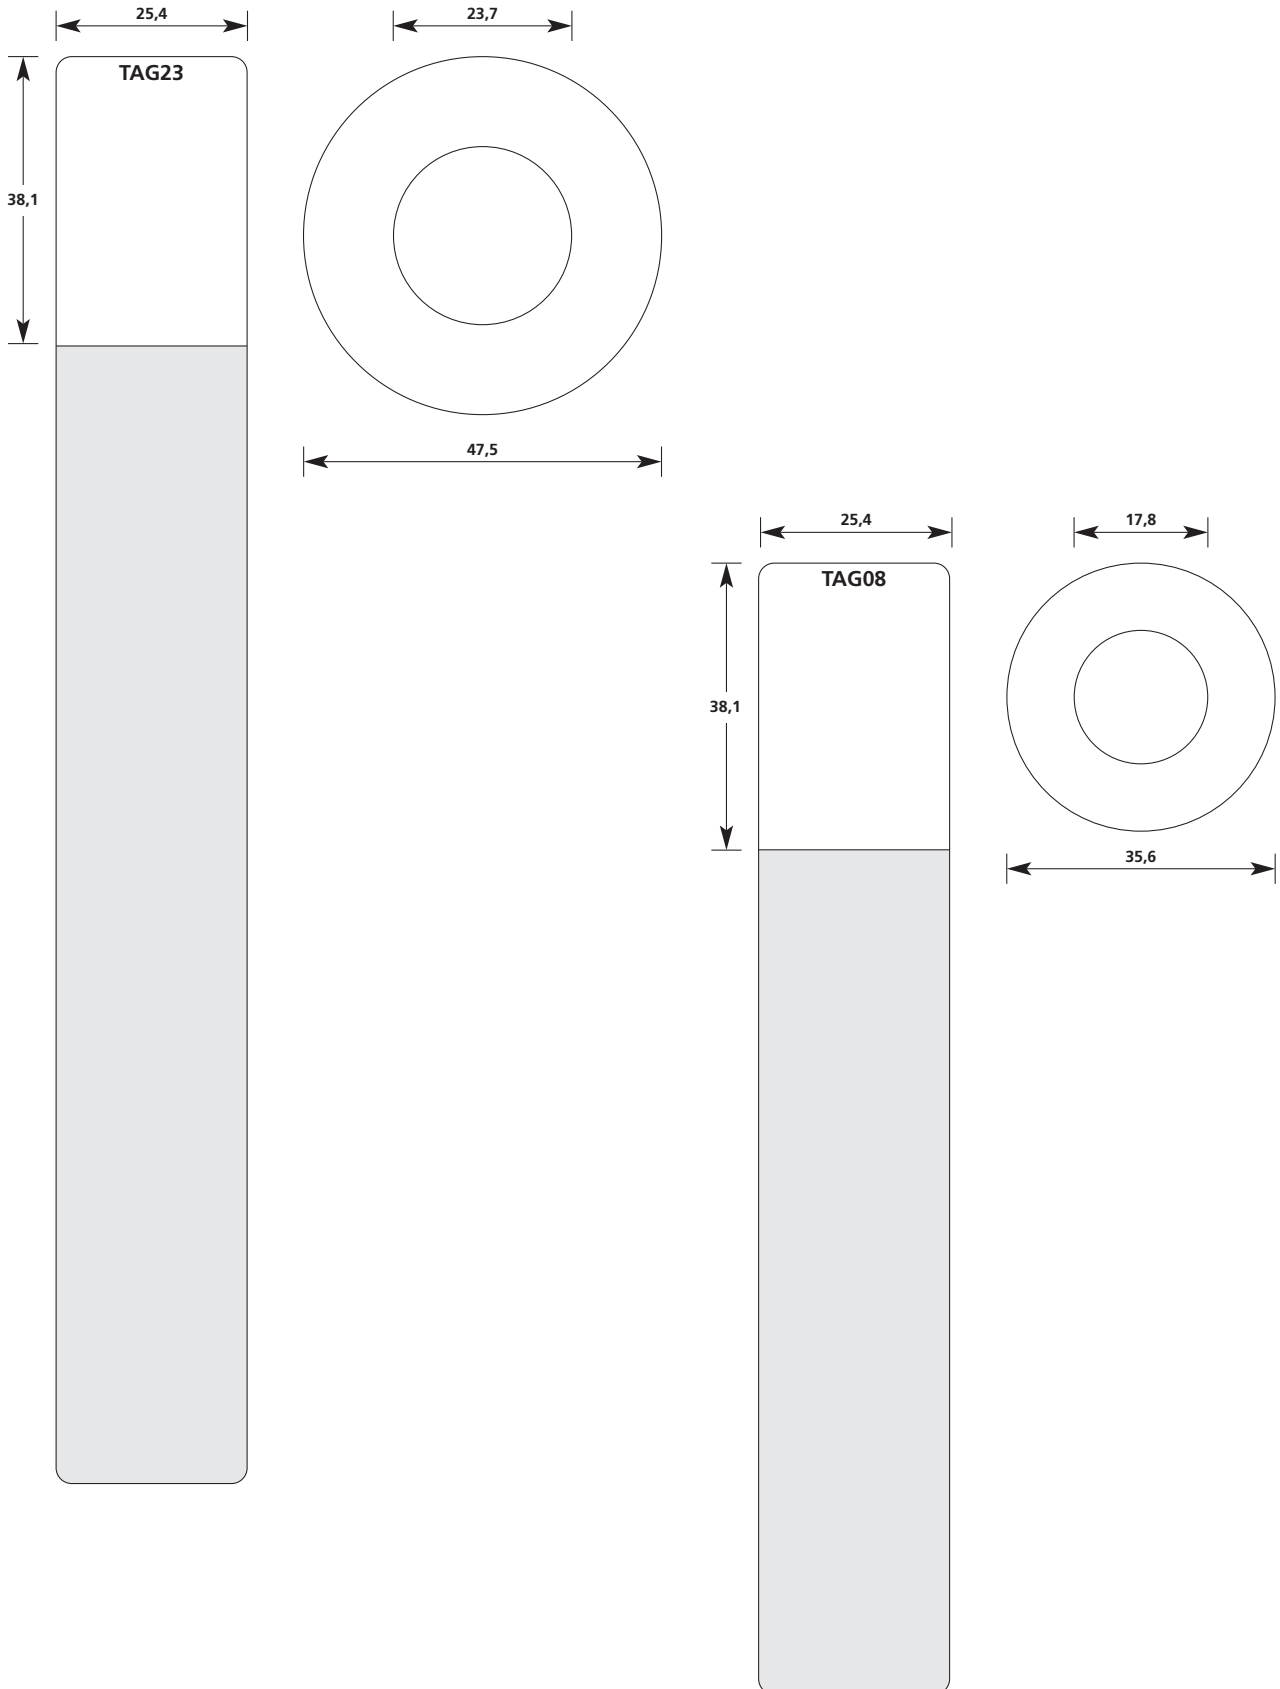

Type 1301 / Vinyl / White

 The grey areas mark the size of the protective foil  
All labels start in the bottom left corner.

Special sizes on request.  
Subject to engineering change.

A4: all dimensions in mm, scale 1:1  
A5: all dimensions in mm, scale 1:1,42

## Type 1301 / Vinyl / White

 The grey areas mark the size of the protective foil  
All labels start in the bottom left corner.

Special sizes on request.  
Subject to engineering change.

A4: all dimensions in mm, scale 1:1  
A5: all dimensions in mm, scale 1:1,42

A4: all dimensions in mm, scale 1:1  
A5: all dimensions in mm, scale 1:1,42

## Type 1101 / Polyester / White

Special sizes on request. Subject to engineering change.

A4: all dimensions in mm, scale 1:1  
A5: all dimensions in mm, scale 1:1,42

**Type 1103 / Polyester / Silver**

Typ 1101, 1102 und 1103 are also available in sizes 210,0 x 197,0 mm