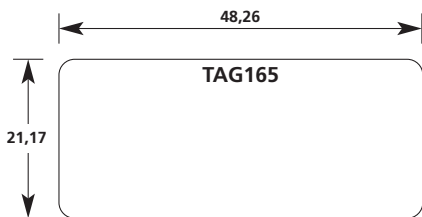

5.8 Overview of sizes for self-laminating labels Helatag® for laser printers

Type 1101 / Polyester / White

Special sizes on request. Subject to engineering change.

A4: all dimensions in mm, scale 1:1
A5: all dimensions in mm, scale 1:1,42