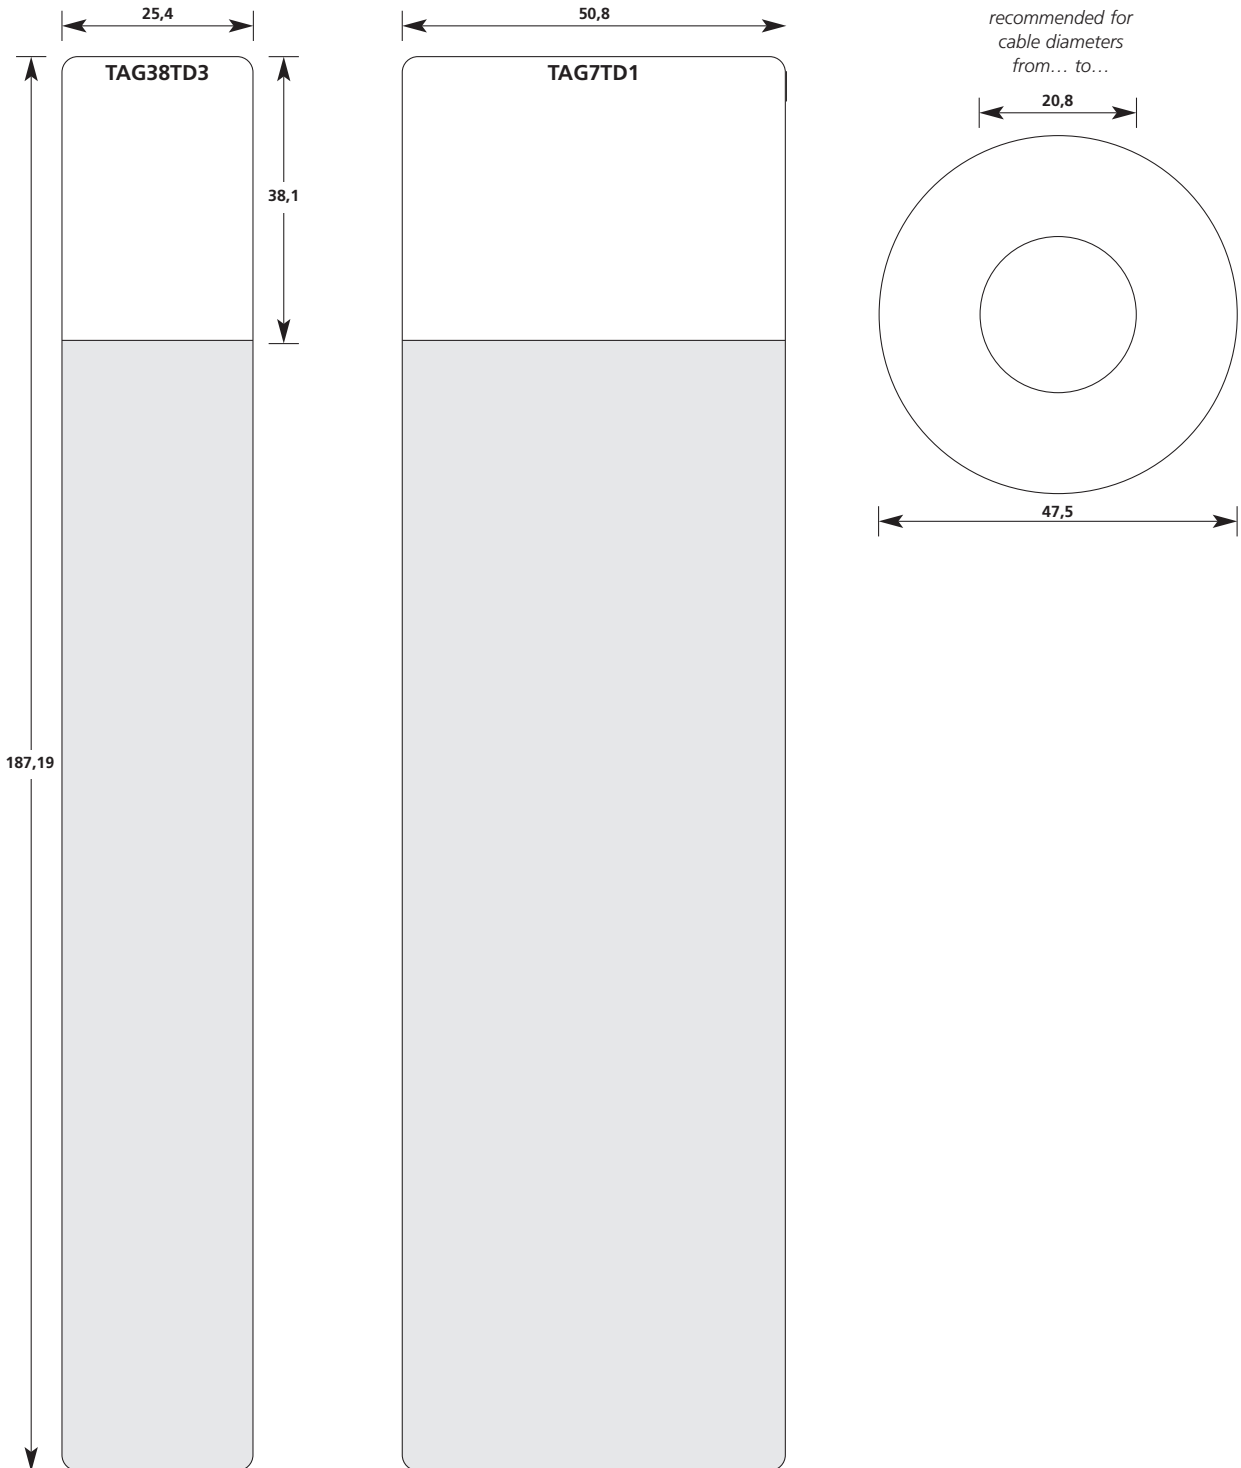

5.8 Overview of sizes for self-laminating labels for thermal transfer printers

Type 1209 / 320

The grey areas mark the size of the protective foil
All labels start in the bottom left corner.

Special sizes on request.
Subject to engineering change.

A4: all dimensions in mm, scale 1:1
A5: all dimensions in mm, scale 1:1,42