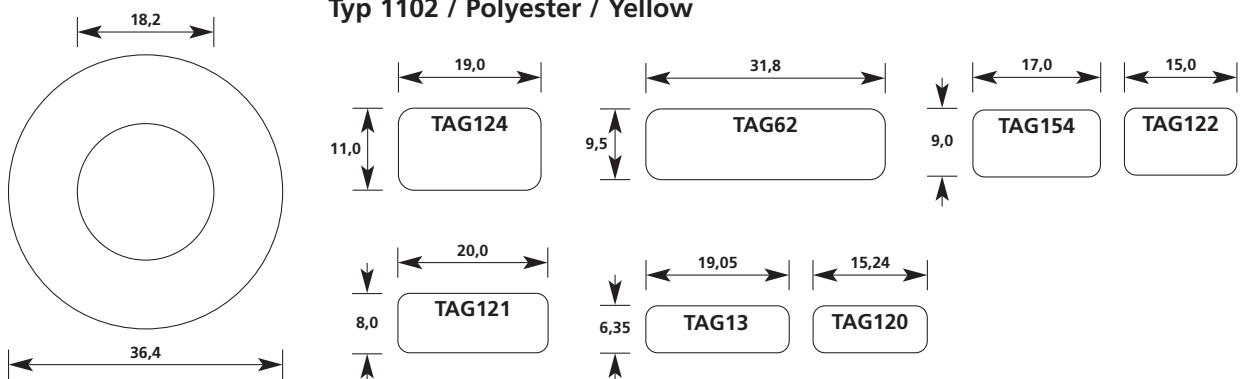

Type 1301 / Vinyl / White

 The grey areas mark the size of the protective foil  
All labels start in the bottom left corner.

Special sizes on request.  
Subject to engineering change.

A4: all dimensions in mm, scale 1:1  
A5: all dimensions in mm, scale 1:1,42

## Typ 1104 / Polyester/ Transparent with white write on area

 The grey areas mark the size of the protective foil  
All labels start in the bottom left corner.

Special sizes on request.  
Subject to engineering change.

A4: all dimensions in mm, scale 1:1  
A5: all dimensions in mm, scale 1:1,42

**Typ 1105 / Polyester/ Transparent with white write on area**

**Typ 1102 / Polyester / Yellow**

 The grey areas mark the size of the protective foil  
All labels start in the bottom left corner.

# 5.8 Overview of sizes for self-laminating labels for thermal transfer printers