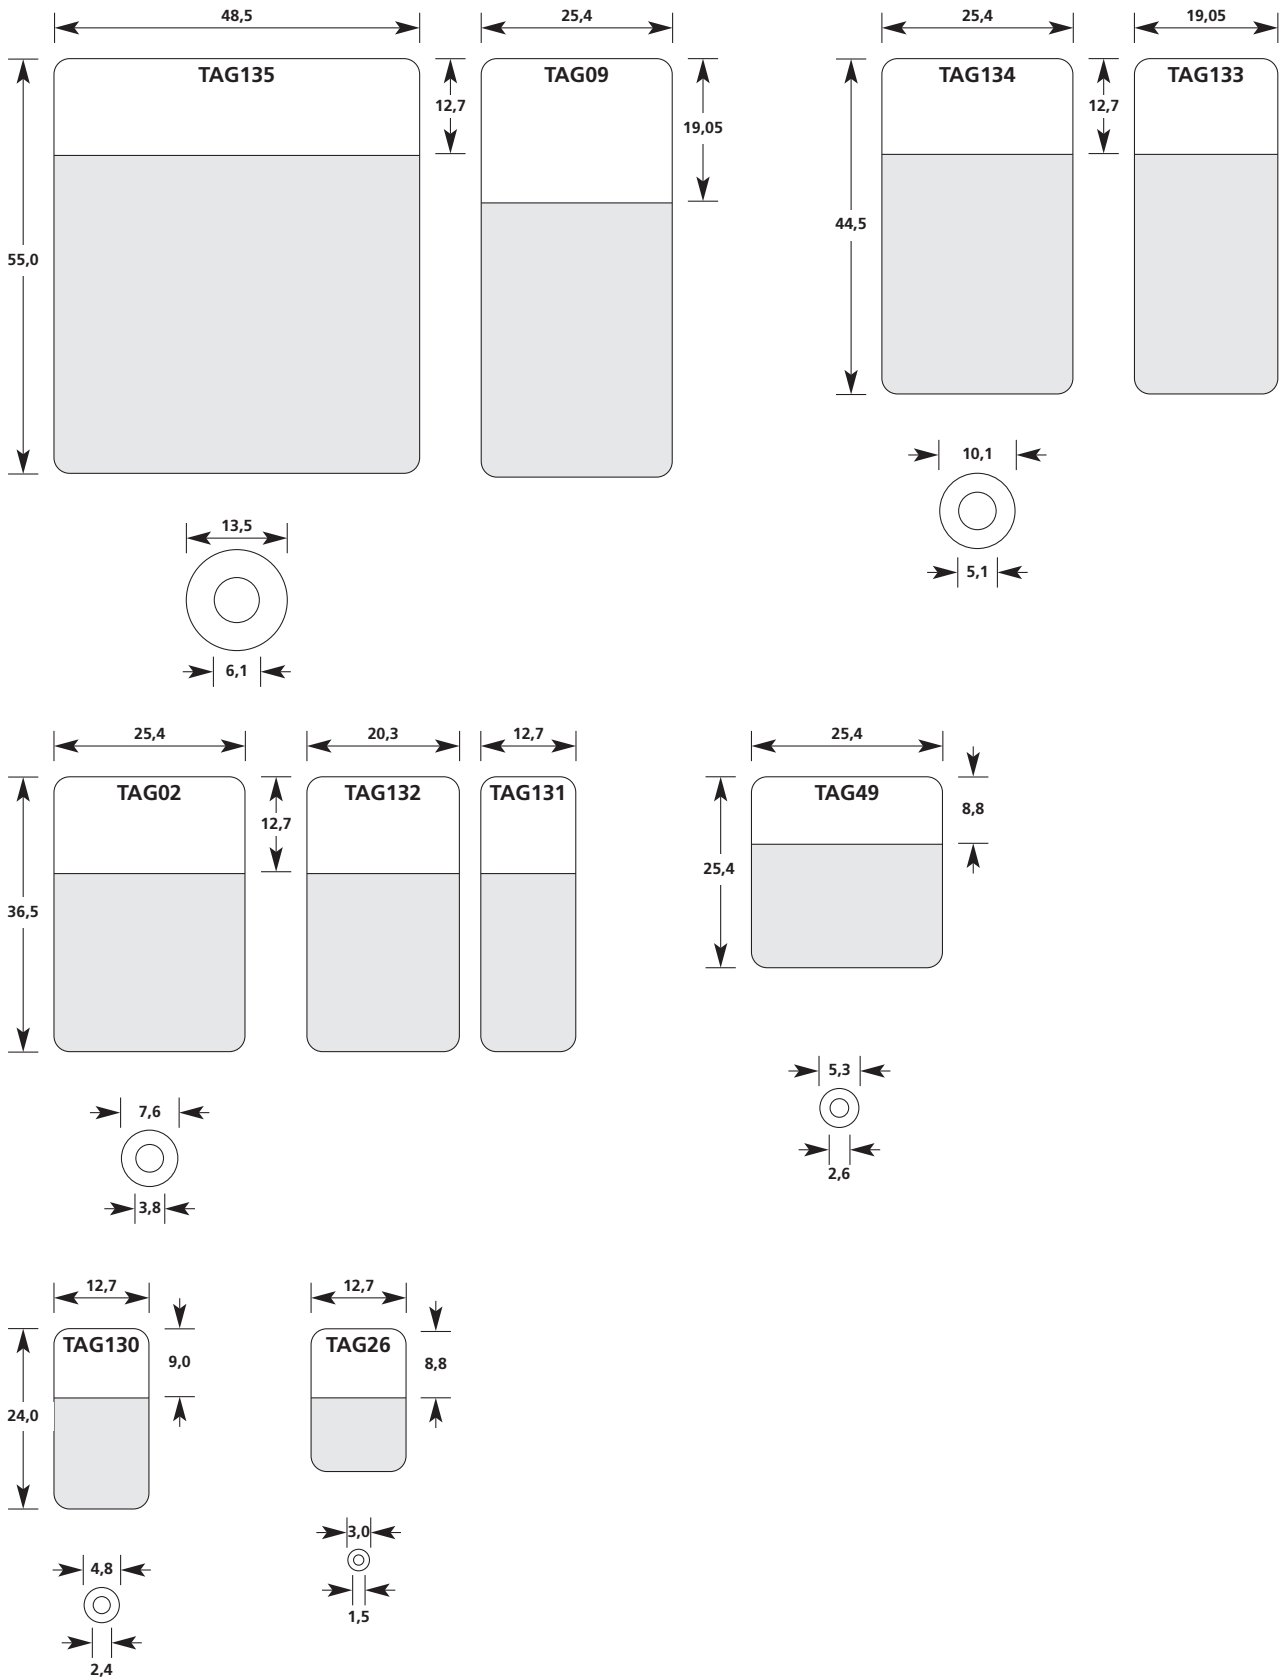

5.8 Overview of sizes for self-laminating labels Helatag® for laser printers

Typ 1104 / Polyester/ Transparent with white write on area

The grey areas mark the size of the protective foil
All labels start in the bottom left corner.

Special sizes on request.
Subject to engineering change.

A4: all dimensions in mm, scale 1:1
A5: all dimensions in mm, scale 1:1,42